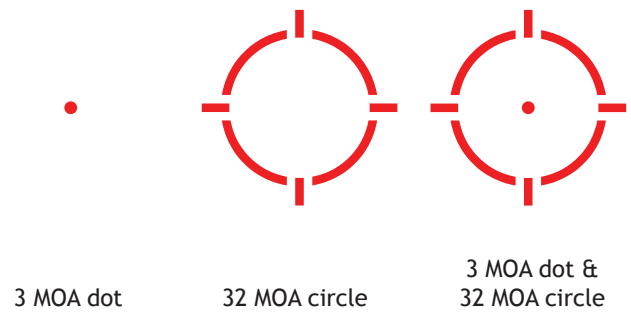

Reticle Information

Use Case

Short to Medium Range Shooters and Hunters

Tactical Professionals & Training Units

- Rugged, duty-ready construction
- Long battery life for extended deployments
- Simple, reliable operation under stress
- Ideal for patrol rifles and duty carbines

Hunters

- Waterproof housing withstands rain, snow, and mud
- Shake Awake keeps the sight ready without draining power
- Fast acquisition for moving targets in unpredictable conditions

Competitive Shooters

- Excellent for PCCs and modern sporting rifles
- Minimal parallax for faster transitions and cleaner hits
- Supports rapid stage movement and split times

Home & Personal Defense

- Compact footprint fits shotguns, handguns, and PDWs
- Intuitive reticle for quick sight picture under pressure
- Instant-on activation when every second counts

Advantages

- **3 MOA dot + 32 MOA circle reticle + Circle Dot**
  Fast aiming point for close targets (3 MOA) with a larger circle for quick centering and peripheral reference at short distances (32 MOA), as well as a hybrid mode that combines both options into a reticle suitable for both short-range engagements and mid-range precision.
- **Shake Awake motion activation**
  Automatically sleeps when idle and wakes with movement. Preserves battery life.
- **Up to 50,000-hour battery life (dot only, lowest setting)**
  Extremely long runtime in practical use reduces maintenance and the chances of unexpected battery failure.
- **Top-mounted CR1632 battery**
  Field-serviceable battery access that lets you change the cell quickly without removing the optic from the rail.
- **IP67 waterproof rating**
  Survives immersion and heavy rain; reliable in harsh weather or wet environments.
- **Shockproof / recoil-rated for .45-70 Gov't and 12 gauge**
  Built to withstand heavy recoil, suitable for high-recoil rifles and shotguns without failure or loss of zero.

SM26062